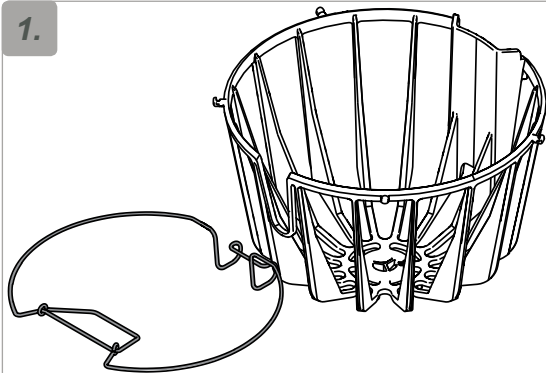

# Installing instructions spring filter pan Aurora (7.330.101.101)

1.

2.

*Hook the spring  
behind the bracket.*

3.

*Move the spring upwards.*

4.

*'Lock' the the spring.*

5.

*Mount the basket in the filter pan.*

6.

*Place the filter cup into the basket.*

7.

*Pull the spring inwards (fig. 7b) and place inside the filter cup.*

8.

*Release the spring to keep the filter cup in place.*