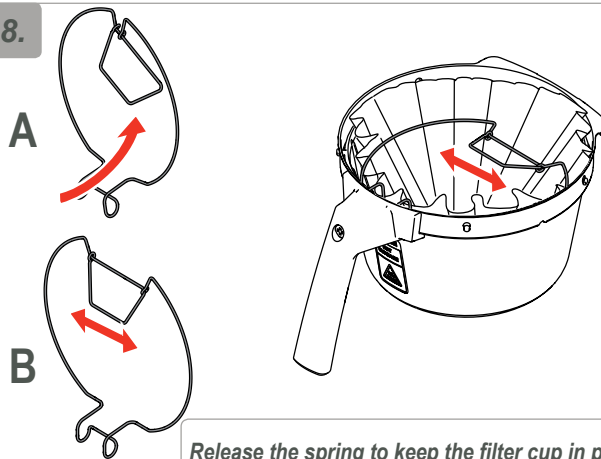

# Installing instructions spring filter pan Aurora (7.330.101.101)

1.

2.

*Hook the spring  
behind the bracket.*

3.

*Move the spring upwards.*

4.

*'Lock' the the spring.*

5.

*Mount the basket in the filter pan.*

6.

*Place the filter cup into the basket.*

7.

*Pull the spring inwards (fig. 7b) and place inside the filter cup.*

8.

*Release the spring to keep the filter cup in place.*