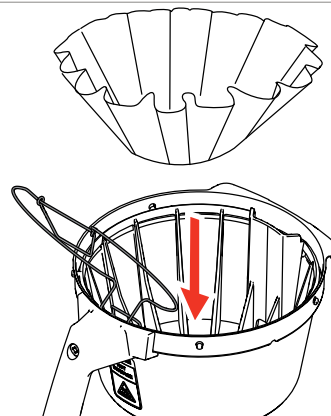

# Installing instructions spring filter pan Aurora (7.330.101.101)

1.

2.

*Hook the spring  
behind the bracket.*

3.

*Move the spring upwards.*

4.

*'Lock' the the spring.*

5.

*Mount the basket in the filter pan.*

6.

*Place the filter cup into the basket.*

7.

*Pull the spring inwards (fig. 7b) and place inside the filter cup.*

8.

*Release the spring to keep the filter cup in place.*