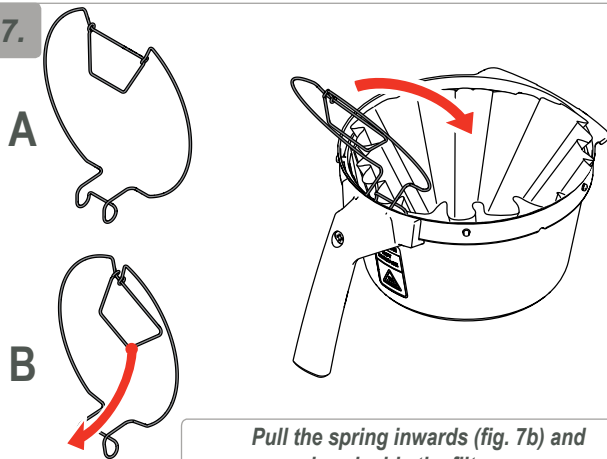

# Installing instructions spring filter pan Aurora (7.330.101.101)

1.

2.

*Hook the spring  
behind the bracket.*

3.

*Move the spring upwards.*

4.

*'Lock' the the spring.*

5.

*Mount the basket in the filter pan.*

6.

*Place the filter cup into the basket.*

7.

*Pull the spring inwards (fig. 7b) and place inside the filter cup.*

8.

*Release the spring to keep the filter cup in place.*