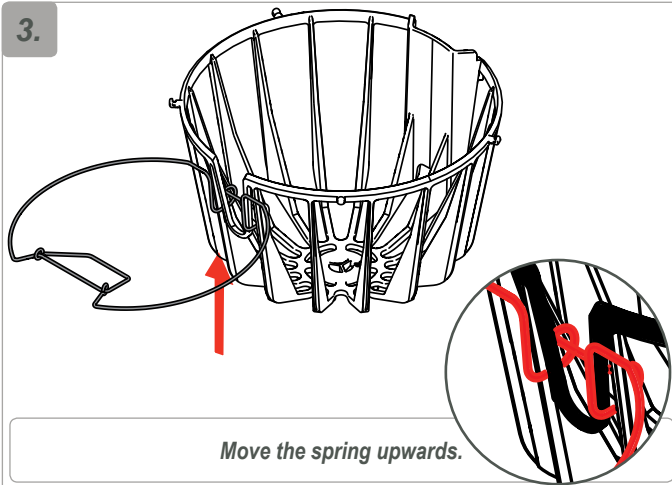

# Installing instructions spring filter pan Aurora (7.330.101.101)

1.

2.

*Hook the spring  
behind the bracket.*

3.

*Move the spring upwards.*

4.

*'Lock' the the spring.*

5.

*Mount the basket in the filter pan.*

6.

*Place the filter cup into the basket.*

7.

*Pull the spring inwards (fig. 7b) and place inside the filter cup.*

8.

*Release the spring to keep the filter cup in place.*