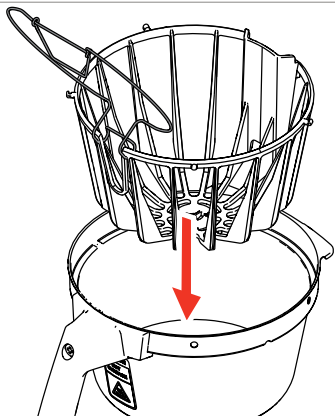

# Installing instructions spring filter pan Aurora (7.330.101.101)

1.

2.

*Hook the spring  
behind the bracket.*

3.

*Move the spring upwards.*

4.

*'Lock' the the spring.*

5.

*Mount the basket in the filter pan.*

6.

*Place the filter cup into the basket.*

7.

*Pull the spring inwards (fig. 7b) and place inside the filter cup.*

8.

*Release the spring to keep the filter cup in place.*