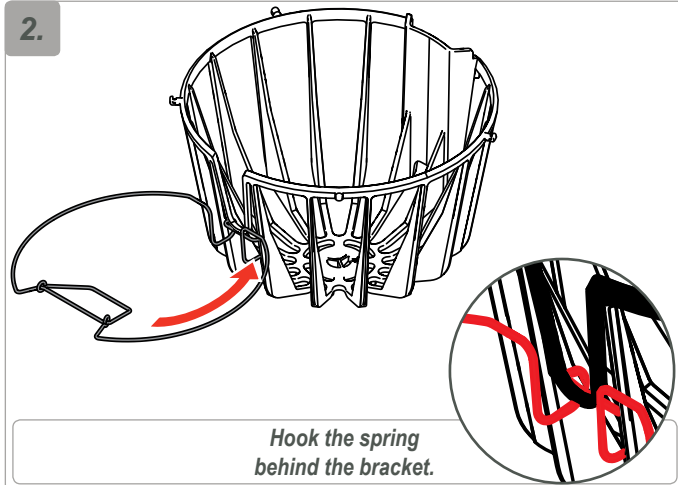

# Installing instructions spring filter pan Aurora (7.330.101.101)

1.

2.

*Hook the spring  
behind the bracket.*

3.

*Move the spring upwards.*

4.

*'Lock' the the spring.*

5.

*Mount the basket in the filter pan.*

6.

*Place the filter cup into the basket.*

7.

*Pull the spring inwards (fig. 7b) and place inside the filter cup.*

8.

*Release the spring to keep the filter cup in place.*