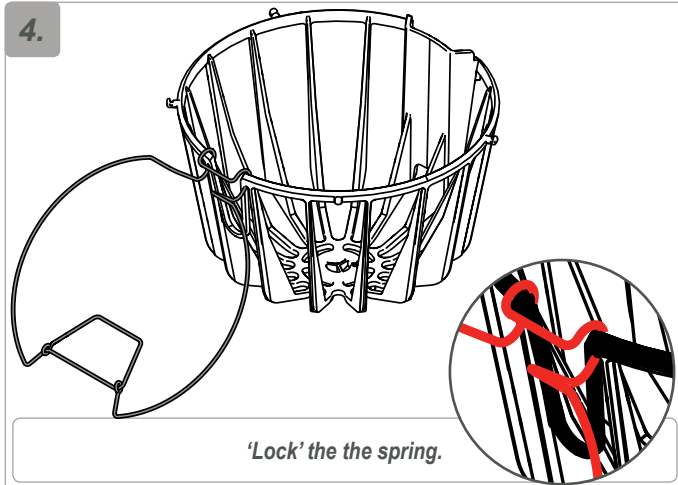

# Installing instructions spring filter pan Aurora (7.330.101.101)

1.

2.

*Hook the spring  
behind the bracket.*

3.

*Move the spring upwards.*

4.

*'Lock' the the spring.*

5.

*Mount the basket in the filter pan.*

6.

*Place the filter cup into the basket.*

7.

*Pull the spring inwards (fig. 7b) and place inside the filter cup.*

8.

*Release the spring to keep the filter cup in place.*